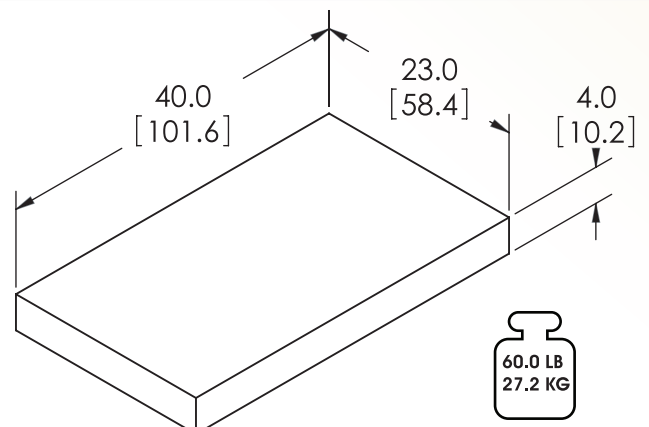

Model SRV942

SR Scales[®]
by SR Instruments, Inc.

Quality. Reliability. Accuracy.

SYSTEM SPECIFICATIONS

MAX WEIGHT	550 Lb / 249 Kg
DISPLAY RESOLUTION	.2 lb / .1 kg
BUTTON FUNCTIONS	On/Zero/Off, Tare, Unit, and Hold
DISPLAY UNITS	Pounds / Kilograms
HOLD	Freezes the weight on the display
TARE	Allows objects to be placed on scale and zeroed out.
POWER	Rechargeable battery with DC Adaptor
SCALE SURFACE	SRV942 Polyurea surface w/ aggregate SRV942SS Stainless Steel
AUTO-POWER DOWN	Approximately two (2) minutes of non-use
PORTABILITY	Built-in handle and wheels
SCALE WEIGHT	Scale weighs 38 Lbs.
WARRANTY	Two (2) Years

DIMENSIONS in [cm]

PACKAGING

ACCESSORIES AND OPTIONS

DESCRIPTION	PART NUMBER
STAINLESS STEEL TOP	SRV942SS
REPLACEMENT CHARGER	SRV942CH

Specifications subject to change without notice.