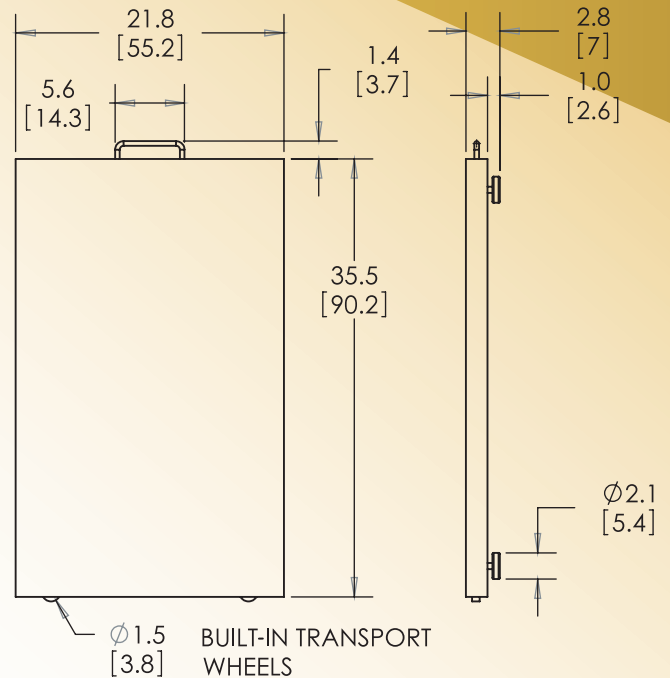

PLATFORM SIZE

22" x 36" platform

AUTO-POWER SHUTDOWN

Automatically shuts down after two minutes of non use when not wall powered.

MULTIPLE POWER SOURCE OPTIONS

Rechargeable battery with AC/DC Adaptor

Heavy Duty Scale

Model SRV942

SR Scales[®]
by SR Instruments, Inc.

Quality. Reliability. Accuracy.

SYSTEM SPECIFICATIONS

MAX WEIGHT	550 Lb / 249 Kg
DISPLAY RESOLUTION	.2 lb / .1 kg
BUTTON FUNCTIONS	On/Zero/Off, Tare, Unit, and Hold
DISPLAY UNITS	Pounds / Kilograms
HOLD	Freezes the weight on the display
TARE	Allows objects to be placed on scale and zeroed out.
POWER	Rechargeable battery with DC Adaptor
SCALE SURFACE	SRV942 Polyurea surface w/ aggregate SRV942SS Stainless Steel
AUTO-POWER DOWN	Approximately two (2) minutes of non-use
PORTABILITY	Built-in handle and wheels
SCALE WEIGHT	Scale weighs 38 Lbs.
WARRANTY	Two (2) Years

DIMENSIONS in [cm]

PACKAGING

ACCESSORIES AND OPTIONS

DESCRIPTION	PART NUMBER
STAINLESS STEEL TOP	SRV942SS
REPLACEMENT CHARGER	SRV942CH

Specifications subject to change without notice.