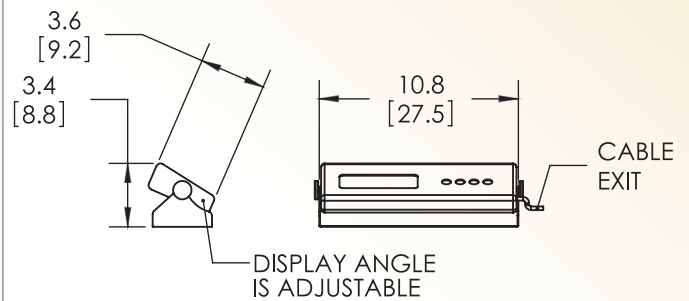

Model SRV942

SR Scales[®]
by SR Instruments, Inc.

Quality. Reliability. Accuracy.

SYSTEM SPECIFICATIONS

MAX WEIGHT	550 Lb / 249 Kg
DISPLAY RESOLUTION	.2 lb / .1 kg
BUTTON FUNCTIONS	On/Zero/Off, Tare, Unit, and Hold
DISPLAY UNITS	Pounds / Kilograms
HOLD	Freezes the weight on the display
TARE	Allows objects to be placed on scale and zeroed out.
POWER	Rechargeable battery with DC Adaptor
SCALE SURFACE	SRV942 Polyurea surface w/ aggregate SRV942SS Stainless Steel
AUTO-POWER DOWN	Approximately two (2) minutes of non-use
PORTABILITY	Built-in handle and wheels
SCALE WEIGHT	Scale weighs 38 Lbs.
WARRANTY	Two (2) Years

DIMENSIONS in [cm]

PACKAGING

ACCESSORIES AND OPTIONS

DESCRIPTION	PART NUMBER
STAINLESS STEEL TOP	SRV942SS
REPLACEMENT CHARGER	SRV942CH

Specifications subject to change without notice.