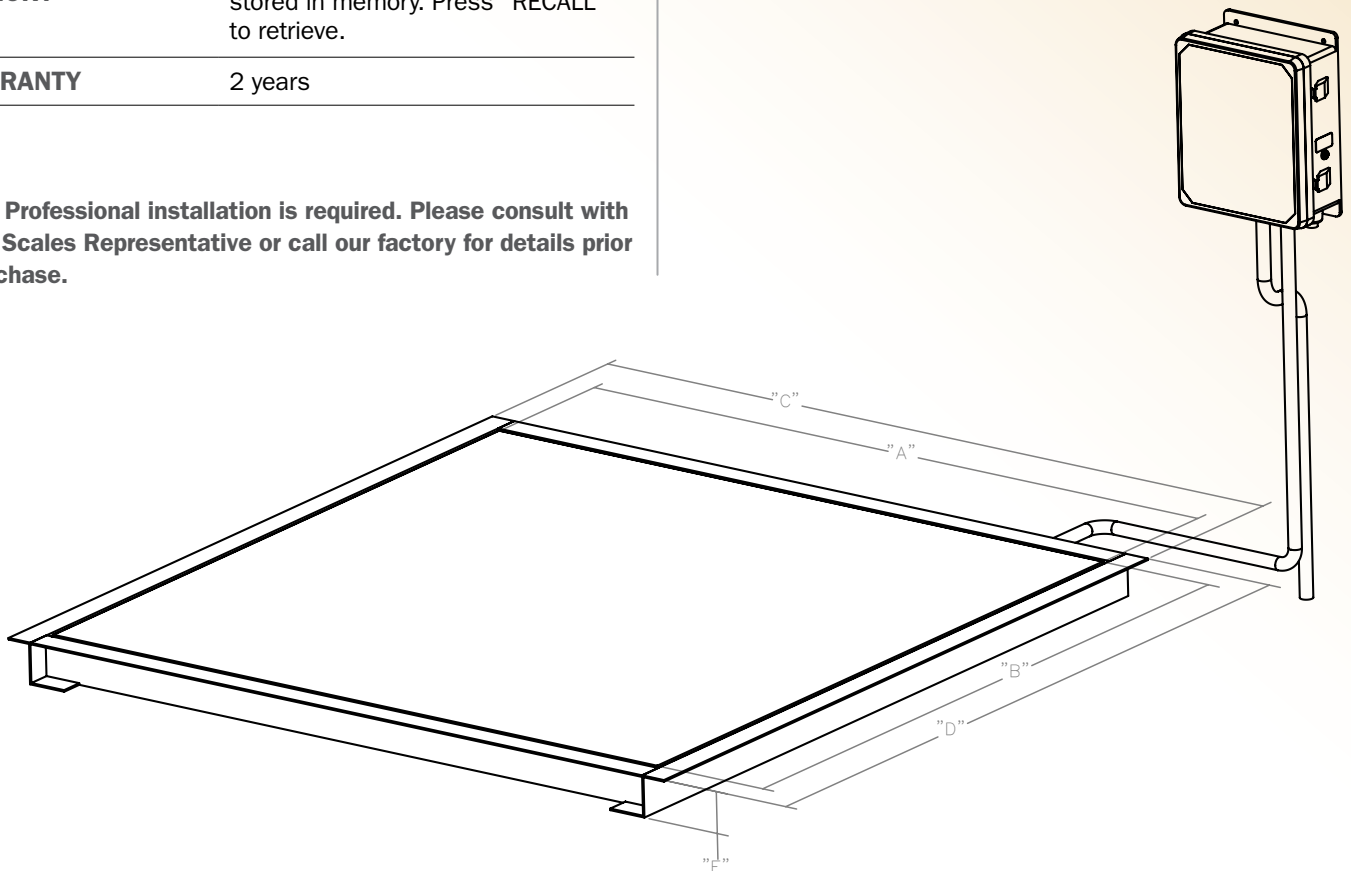

Specifications subject to change without notice.