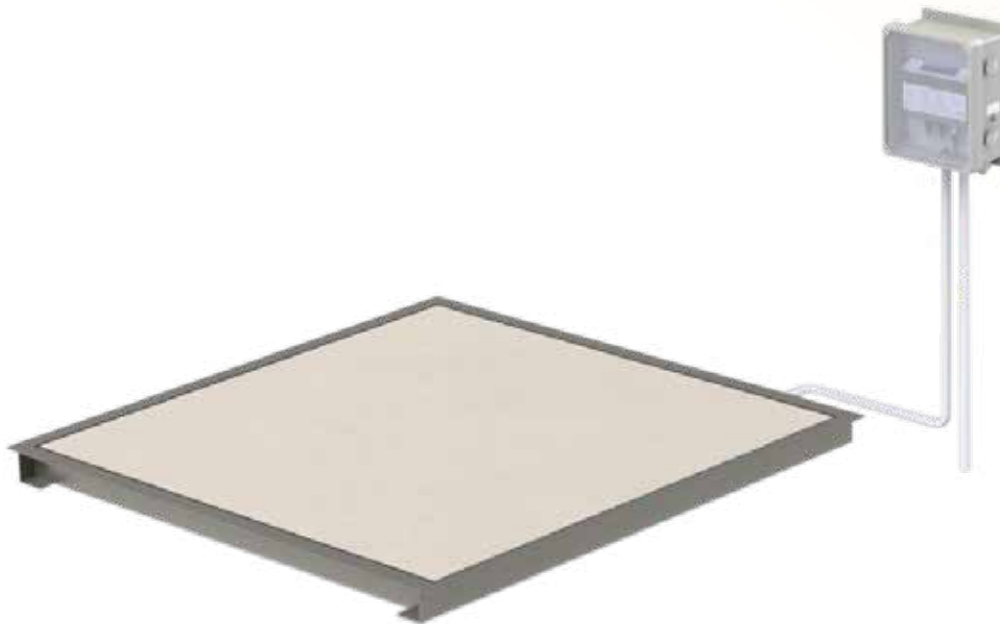

In-Floor Scale

Model SRV720 Series

This in-floor scale is designed to blend into the exhibit floor, allowing ease of weight gathering on many types and sizes of animals while providing years of reliable service

The scales' durable stainless frame is coated with an aggregate infused polyurea coating that provides a slip-free surface for animals, reducing the fear animals often associate with a scale.

The scale incorporates hermetically sealed load cells and remote display allowing for complete wash down of the scale.

REMOTE DISPLAY

The readout is placed within a sealed NEMA 4x enclosure with a latching acrylic door.

TOUCHLESS REMOTE OPERATION

The scale will automatically turn on and lock the highest stable weight.

LARGE WEIGHING SURFACE

The scales' large 36" x 54" (SRV720-5) and 48" x 48" (SRV720-2) anti-skid surface makes it ideal for gathering weight on a variety of large or small animals.

CAPACITY

2,000 Lbs or 907 Kgs

POWER

Continuous AC power provides maintenance free operation.