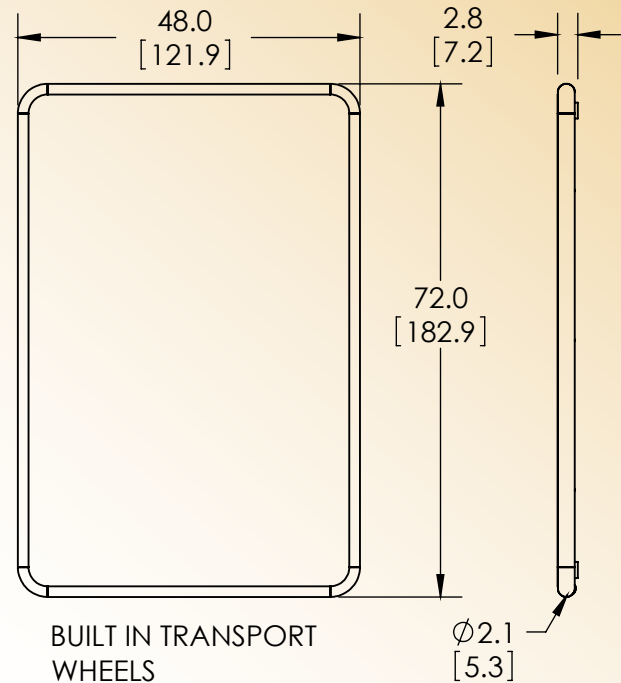

PLATFORM SIZE

48" x 72"

HEAVY DUTY

Stainless steel platform and sealed electronics provide durable service in the toughest environments.

CAPACITY

2,000 Lbs or 907 Kgs

PORTABLE

Scale can be moved between pools and storage with built-in wheels.

POWER

Six "AA" batteries provide up to 800 weigh cycles (5 minutes/ cycle).

Marine Platform Scale

Model SRV713W

SR Scales[®]
by SR Instruments, Inc.

Quality. Reliability. Accuracy.

SYSTEM SPECIFICATIONS

MAX WEIGHT	2,000 Lb / 907 Kg
DISPLAY RESOLUTION	.2 Lb / .1 kg
BUTTON FUNCTIONS (BUILT IN READOUT)	Zero/Weigh (Hold for Zero)
BUTTON FUNCTIONS (TABLET)	Zero/Weigh, Units, Hold/Recall
DISPLAY UNITS	Pounds / Kilograms
PORTABILITY	Scale is easily transported with wheels and handle.
POWER	Six (6) "AA" Batteries
HELD WEIGHT *TABLET ONLY*	Highest stable weight is automatically stored in memory. Press "Held Wt" on the tablet to recall last stored weight.
AUTO POWER DOWN	Approximately five (5) minutes from last button press.
SCALE WEIGHT	172 Lbs. / 78 Kgs.
WARRANTY	Two (2) Years

DIMENSIONS in [cm]

PACKAGING

Specifications subject to change without notice.