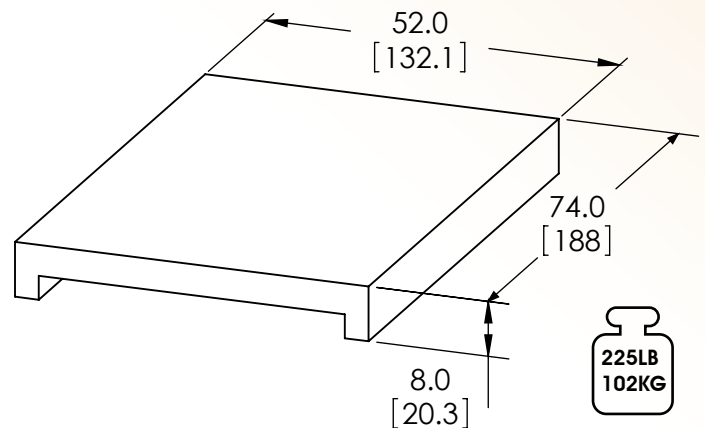

PLATFORM SIZE

48" x 72"

HEAVY DUTY

Stainless steel platform and sealed electronics provide durable service in the toughest environments.

CAPACITY

2,000 Lbs or 907 Kgs

PORTABLE

Scale can be moved between pools and storage with built-in wheels.

POWER

Six "AA" batteries provide up to 800 weigh cycles (5 minutes/ cycle).

Marine Platform Scale

Model SRV713W

SR Scales[®]
by SR Instruments, Inc.

Quality. Reliability. Accuracy.

SYSTEM SPECIFICATIONS

MAX WEIGHT	2,000 Lb / 907 Kg
DISPLAY RESOLUTION	.2 Lb / .1 kg
BUTTON FUNCTIONS (BUILT IN READOUT)	Zero/Weigh (Hold for Zero)
BUTTON FUNCTIONS (TABLET)	Zero/Weigh, Units, Hold/Recall
DISPLAY UNITS	Pounds / Kilograms
PORTABILITY	Scale is easily transported with wheels and handle.
POWER	Six (6) "AA" Batteries
HELD WEIGHT *TABLET ONLY*	Highest stable weight is automatically stored in memory. Press "Held Wt" on the tablet to recall last stored weight.
AUTO POWER DOWN	Approximately five (5) minutes from last button press.
SCALE WEIGHT	172 Lbs. / 78 Kgs.
WARRANTY	Two (2) Years

DIMENSIONS in [cm]

PACKAGING

Specifications subject to change without notice.