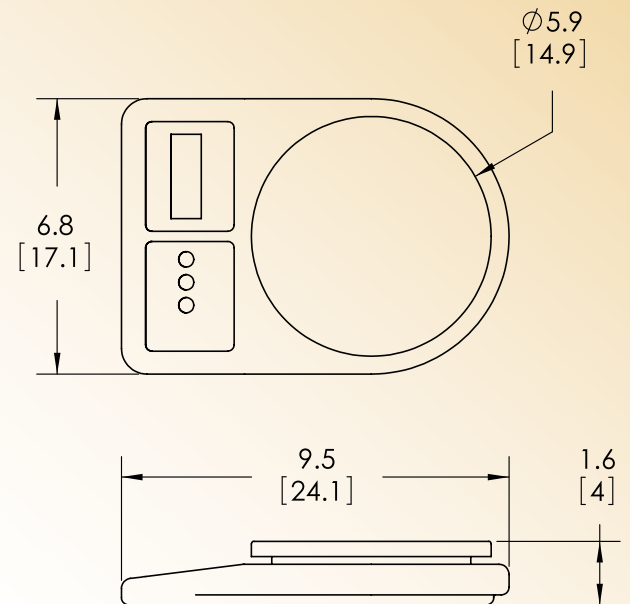

The perch is attached firmly to the base, however it can be removed allowing use of the scale for smaller animals or as a daily nutritional scale.

DISPLAY RESOLUTION

5000 grams x 1 gram resolution.

DISPLAY UNITS

SCALE WEIGHT 2 Lb (1 Kg)

WARRANTY 2 years

ACCESSORIES AND OPTIONS

DESCRIPTION	PART NUMBER
AC ADAPTER	FRADATH004

DIMENSIONS in [cm]

PACKAGING