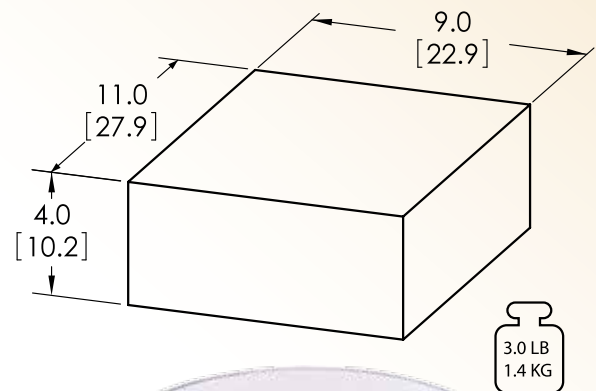

by SR Instruments, Inc.

Quality. Reliability. Accuracy.

SYSTEM SPECIFICATIONS

MAX WEIGHT	SRV300: 2000g / 70 oz SRV320: 5000g / 175 oz SRV310: 200g / 7 oz SRV325: 500g / 17 oz
DISPLAY RESOLUTION	SRV300: 1g / 0.1oz SRV320: 1g / 0.1oz SRV310: 0.1g / 0.01oz SRV325: 0.1g / 0.01oz
DISPLAY UNITS	Grams / Ounces
POWER	4 "AA" alkaline batteries
AUTO POWER DOWN (APD)	Approximately 120 seconds to conserve battery life. A low battery indication will appear when it's time to replace the batteries.
SCALE WEIGHT	2 Lb (1 Kg)
WARRANTY	2 years

ACCESSORIES AND OPTIONS

DESCRIPTION	PART NUMBER
PLASTIC BOWL	TH200B
AC ADAPTER	FRADATH004
STAINLESS TOP	TH200S

DIMENSIONS in [cm]

PACKAGING

Shown with optional TH200B plastic bowl