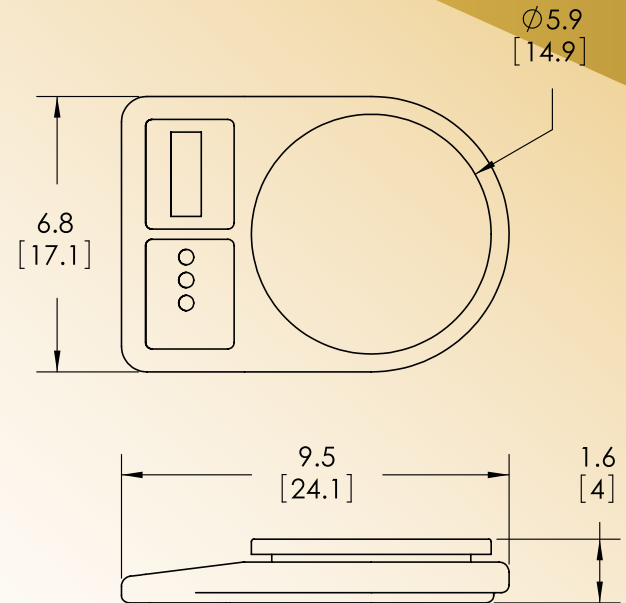

Dietary portion scale

SRV300

2000 grams x 1 gram resolution.

SRV320

5000 grams x 1 gram resolution.

SRV310

200 grams x 0.1 gram resolution.

SRV325

by SR Instruments, Inc.

Quality. Reliability. Accuracy.

SYSTEM SPECIFICATIONS

MAX WEIGHT	SRV300: 2000g / 70 oz SRV320: 5000g / 175 oz SRV310: 200g / 7 oz SRV325: 500g / 17 oz
DISPLAY RESOLUTION	SRV300: 1g / 0.1oz SRV320: 1g / 0.1oz SRV310: 0.1g / 0.01oz SRV325: 0.1g / 0.01oz
DISPLAY UNITS	Grams / Ounces
POWER	4 "AA" alkaline batteries
AUTO POWER DOWN (APD)	Approximately 120 seconds to conserve battery life. A low battery indication will appear when it's time to replace the batteries.
SCALE WEIGHT	2 Lb (1 Kg)
WARRANTY	2 years

ACCESSORIES AND OPTIONS

DESCRIPTION	PART NUMBER
PLASTIC BOWL	TH200B
AC ADAPTER	FRADATH004
STAINLESS TOP	TH200S

DIMENSIONS in [cm]

PACKAGING

Shown with optional TH200B plastic bowl